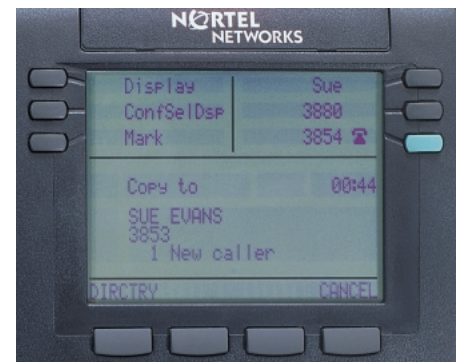

With "Copy to" you can instantly copy a name and number from Call Party Name Display into your Personal Directory.