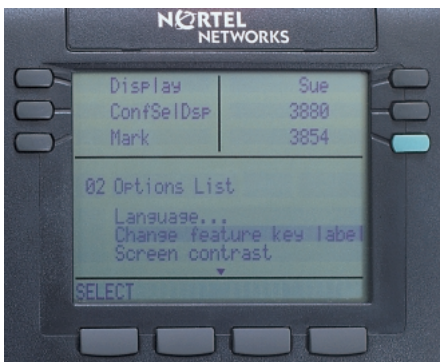

- Supports up to 12 lines; 56 with Key Module; 36 with Display Module
- Five-line x 24-character display
- Handsfree
- Personal Directory/Call Log (includes Redial List)
- Interactive soft keys for quick access to numerous features
- Options list for maximum customization and personalization
- User-selectable ring tone
- Multiple language selection
- Direct Connect headset port
- Desk or wall mount
- Supports two snap-in cartridge accessories