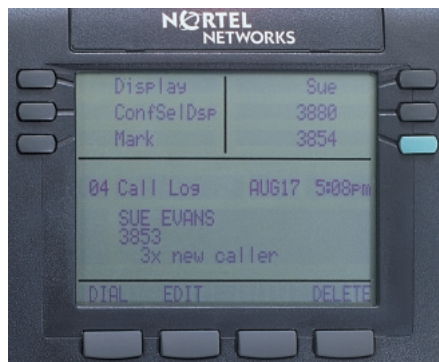

- Supports up to 12 lines; 56 with Key Module; 36 with Display Module
- Five-line x 24-character display
- Handsfree
- Personal Directory/Call Log (includes Redial List)
- Interactive soft keys for quick access to numerous features
- Options list for maximum customization and personalization
- User-selectable ring tone
- Multiple language selection
- Direct Connect headset port
- Desk or wall mount
- Supports two snap-in cartridge accessories

The Options List presents you with a full array of customization and personalization options.

Call Log shows you your incoming and outgoing calls at the touch of button, and lets you redial with a single keystroke.